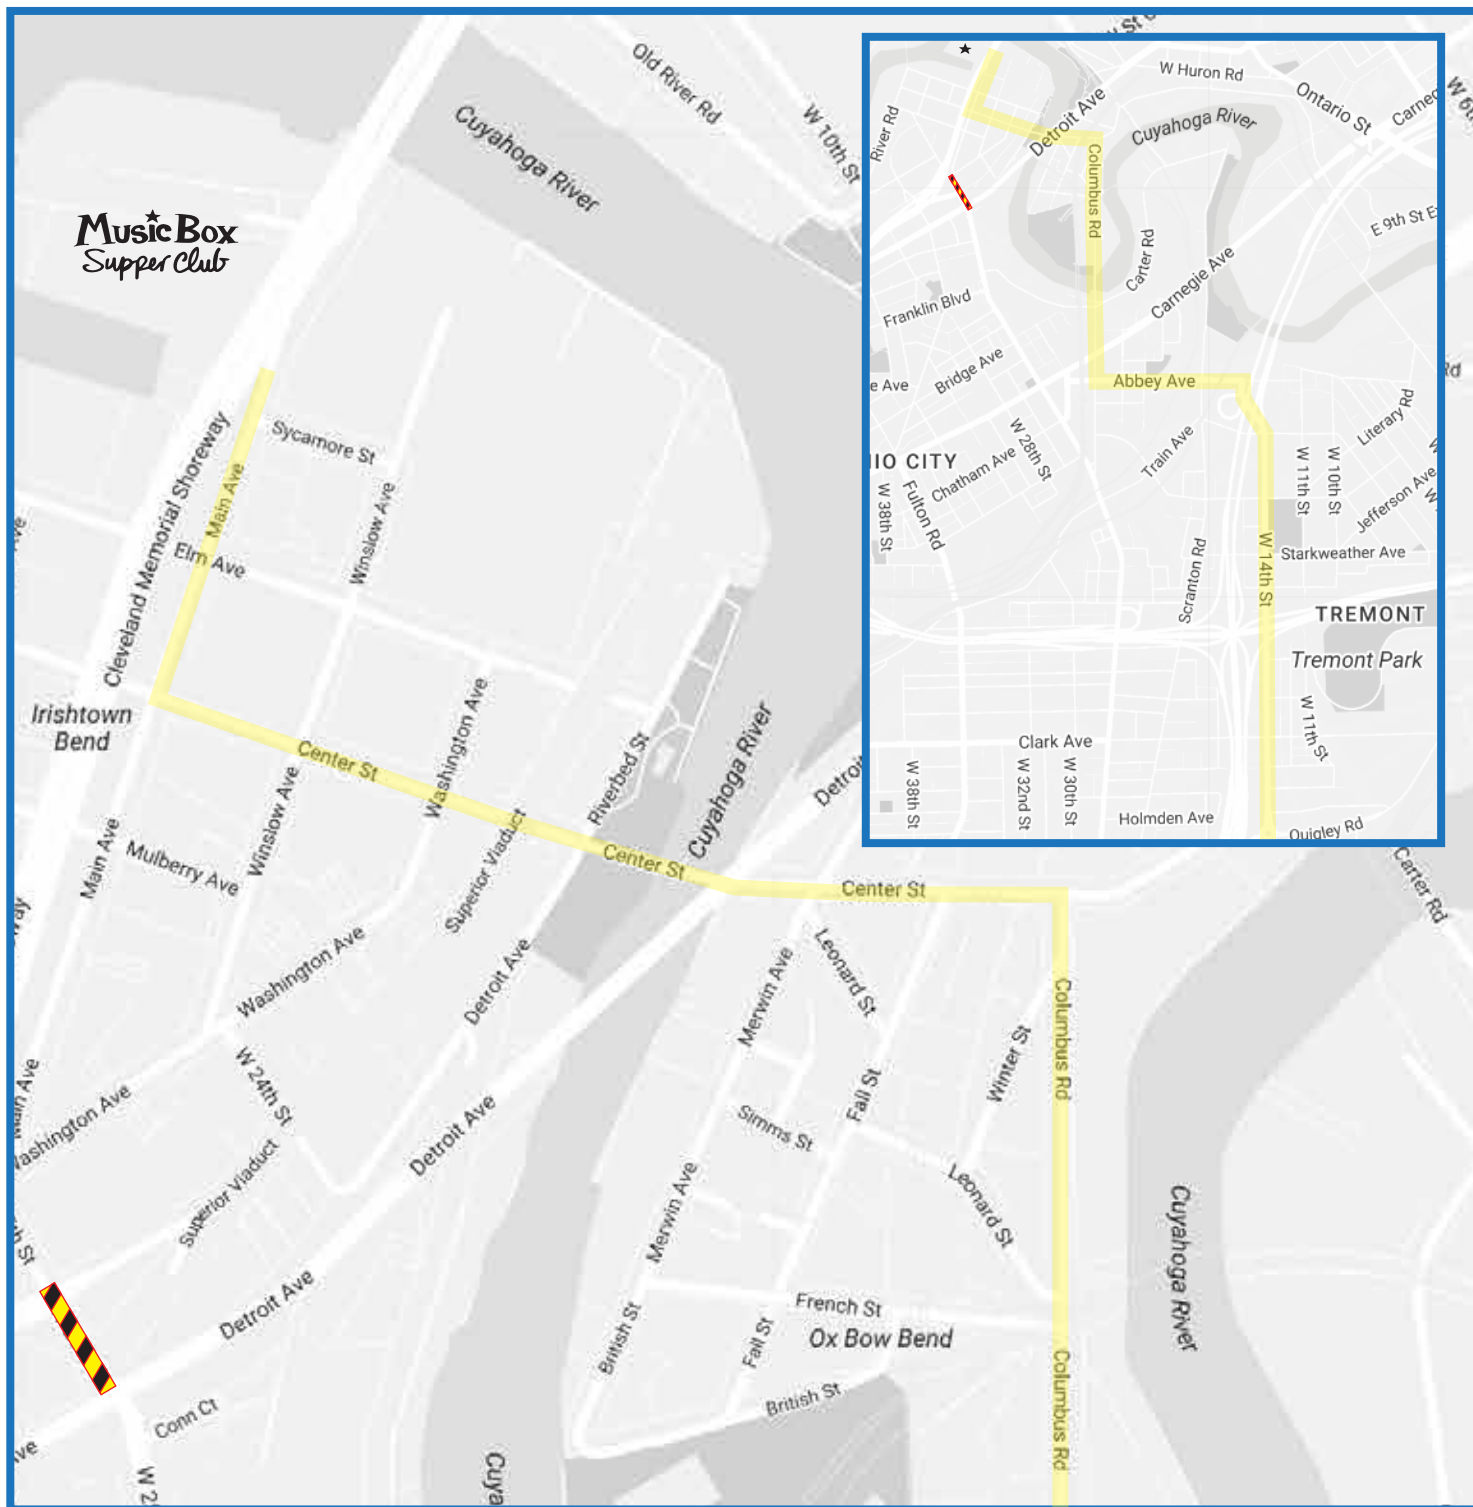

# COMING FROM THE SOUTH

Take Rt 176 or Rt 71 north, exit at W 14th Tremont and follow the map below

CONSTRUCTION AREA - STREET CLOSED