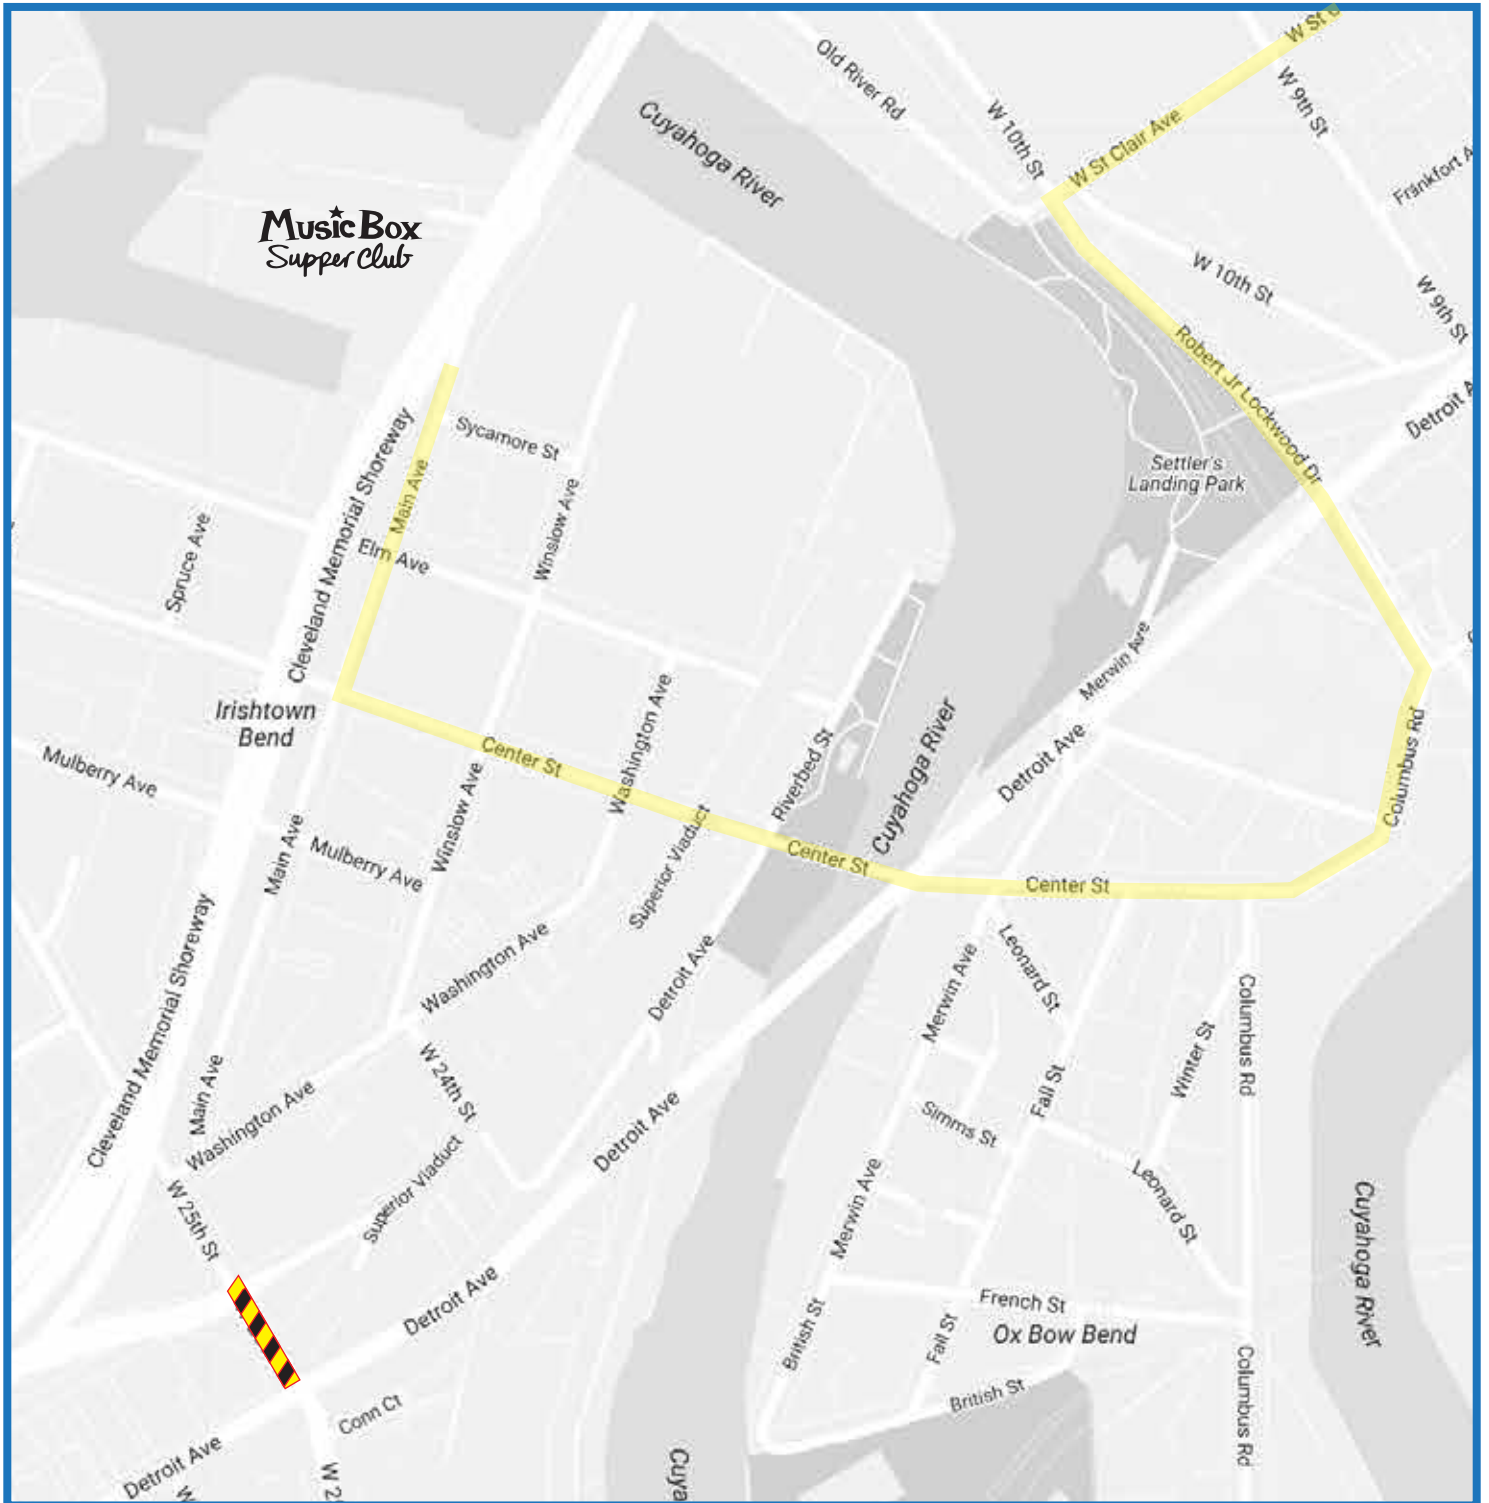

COMING FROM THE EAST ON THE SHOREWAY

Exit at either East 9th or West 3rd. Go to W. St. Clair.
Take a right on W. St. Clair, and follow the map below.

CONSTRUCTION AREA - STREET CLOSED